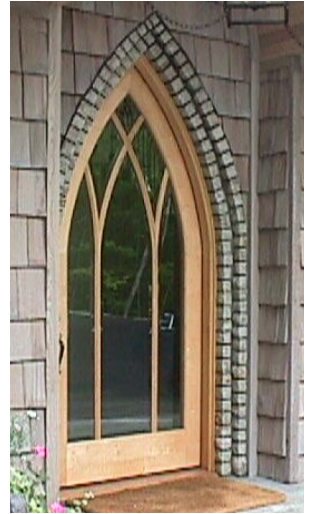

# Our Business is *Wood* — Doors

*Fine Hardwood Doors*

WOOD & Co.  
Fine Hardwood Interiors

Customers often tell us that, of all of the fine architectural elements in their home, they are the most proud of their doors. We are confident that your family will be proud of how our custom doors compliment your home. We know of no finer door available at any price.

Specializing in unique and one-of-a-kind custom doors, these are, without a doubt, some of the finest custom doors available. Our doors are

carefully handcrafted with stile-and-rail frame and panel construction, in keeping with the tradition of fine cabinetmaking.